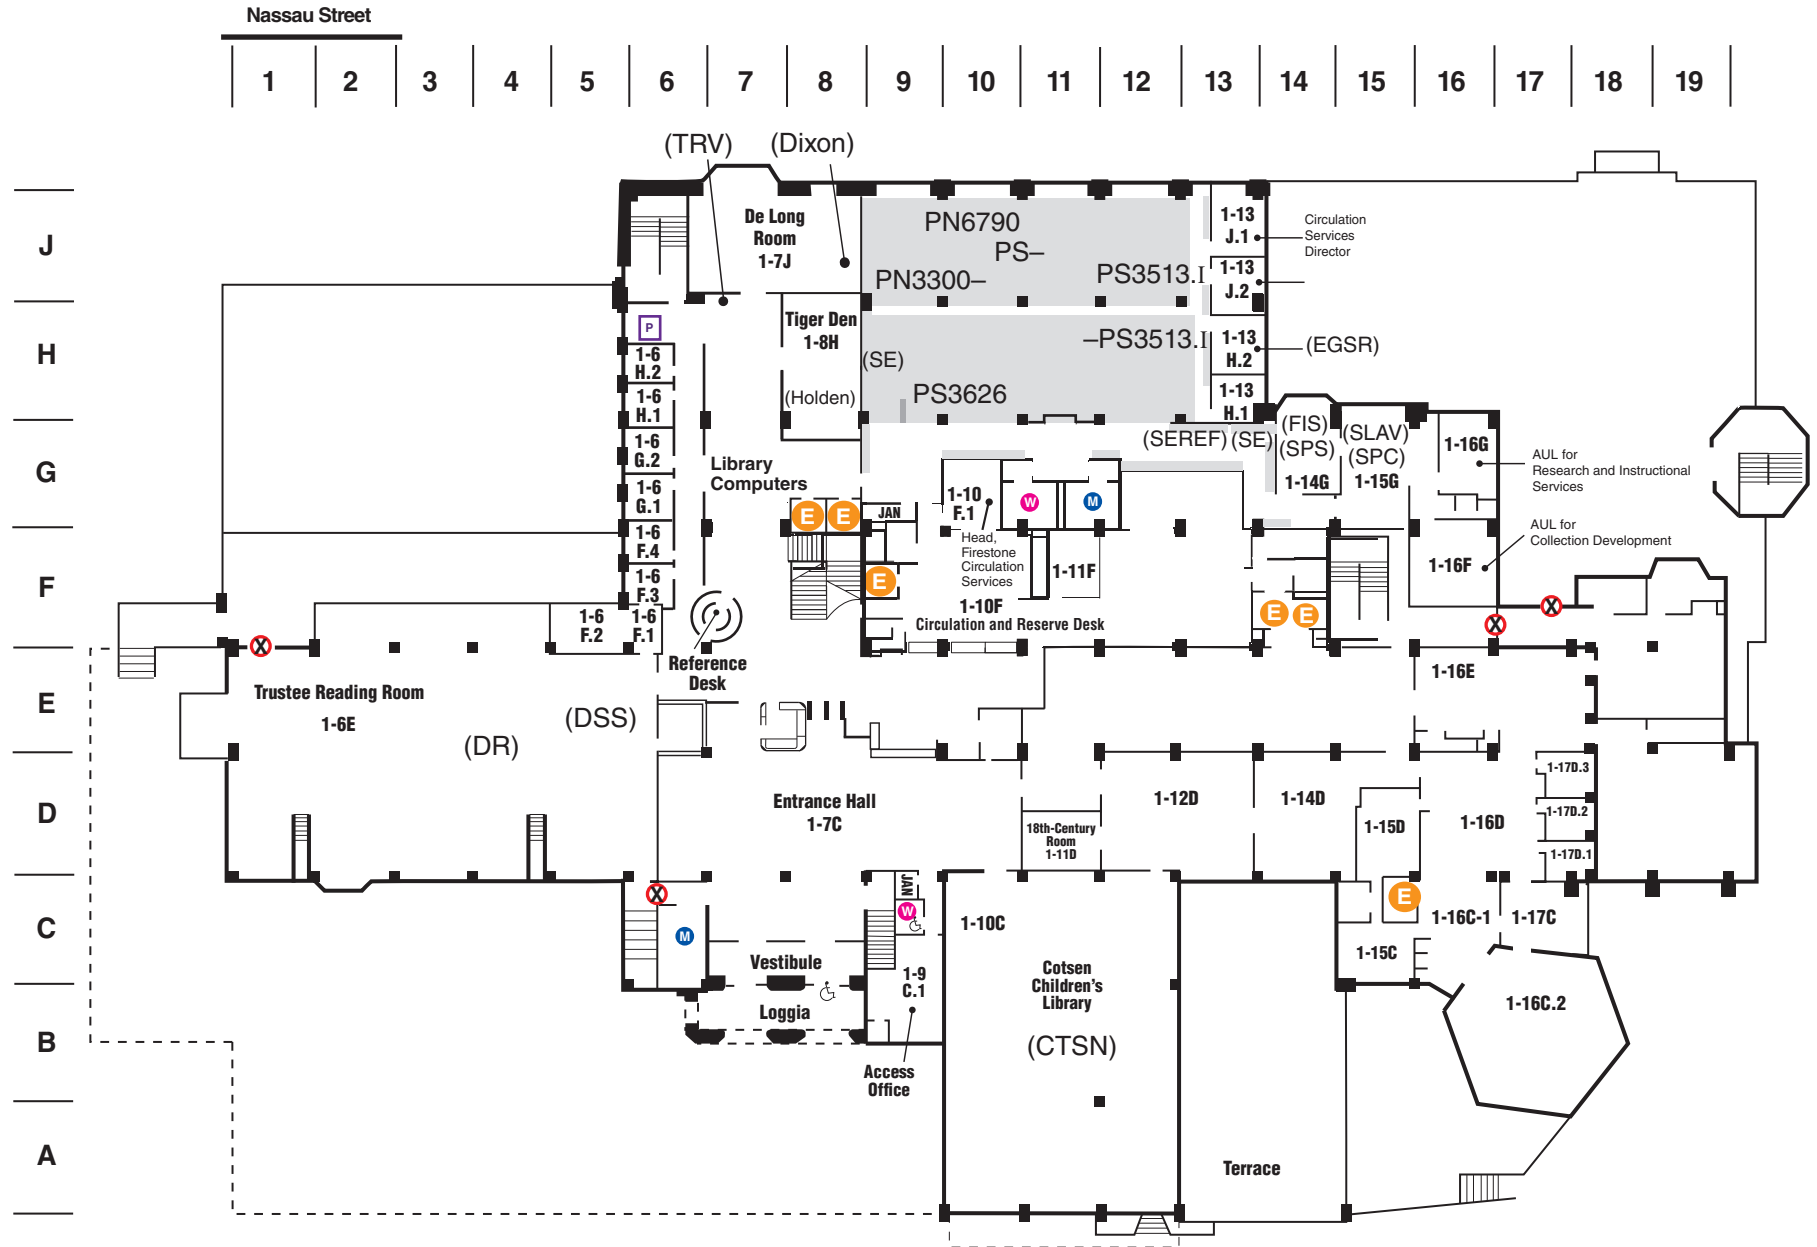

First Floor Firestone Library

- E Elevator
- M Men
- W Women
- Wheelchair access
- X Emergency exit
- P Photocopier

Hatching
 indicates
construction
barrier

23 March 2017