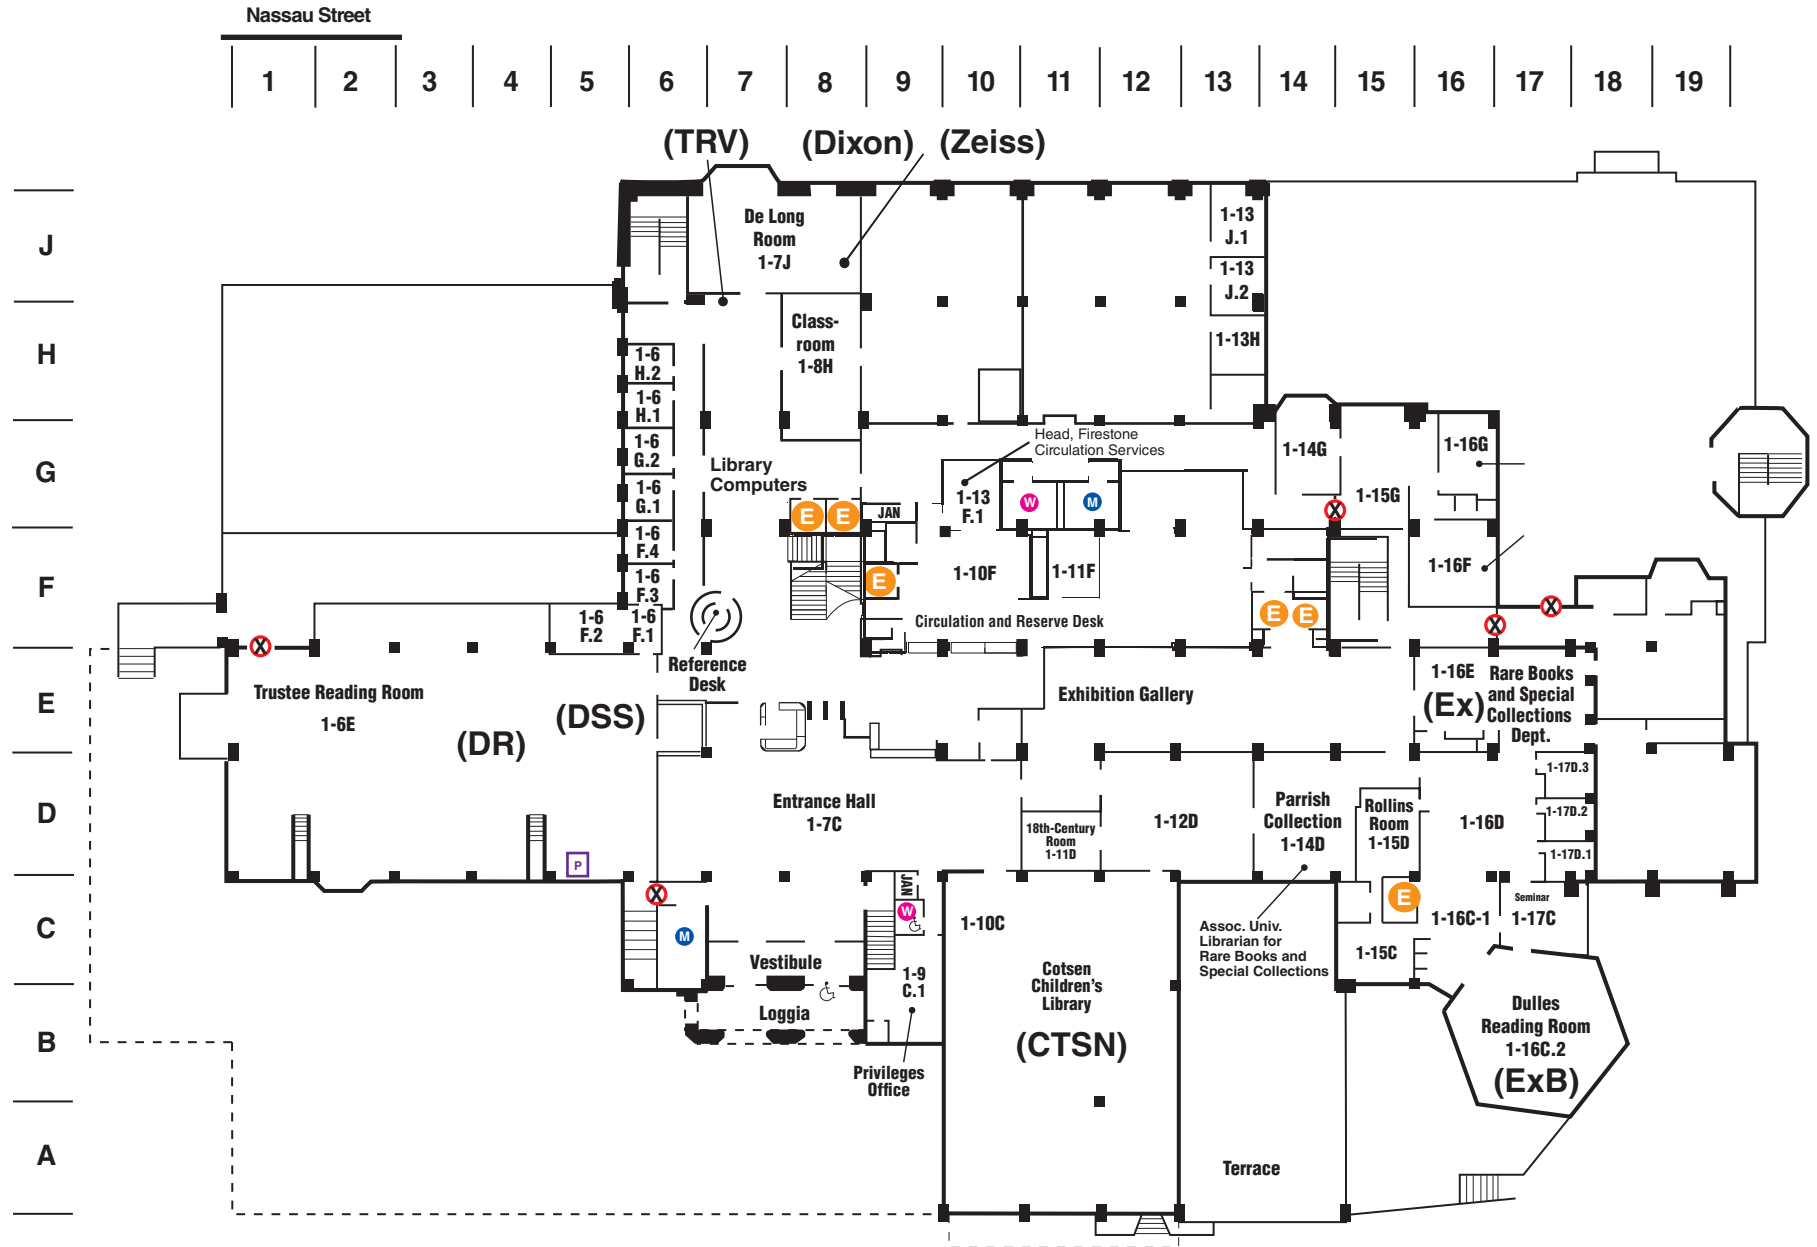

First Floor Firestone Library

- E Elevator
- M Men
- W Women
- Wheelchair access
- X Emergency exit
- P Photocopier

Hatching
 indicates
 construction
 barrier

10 August 2014